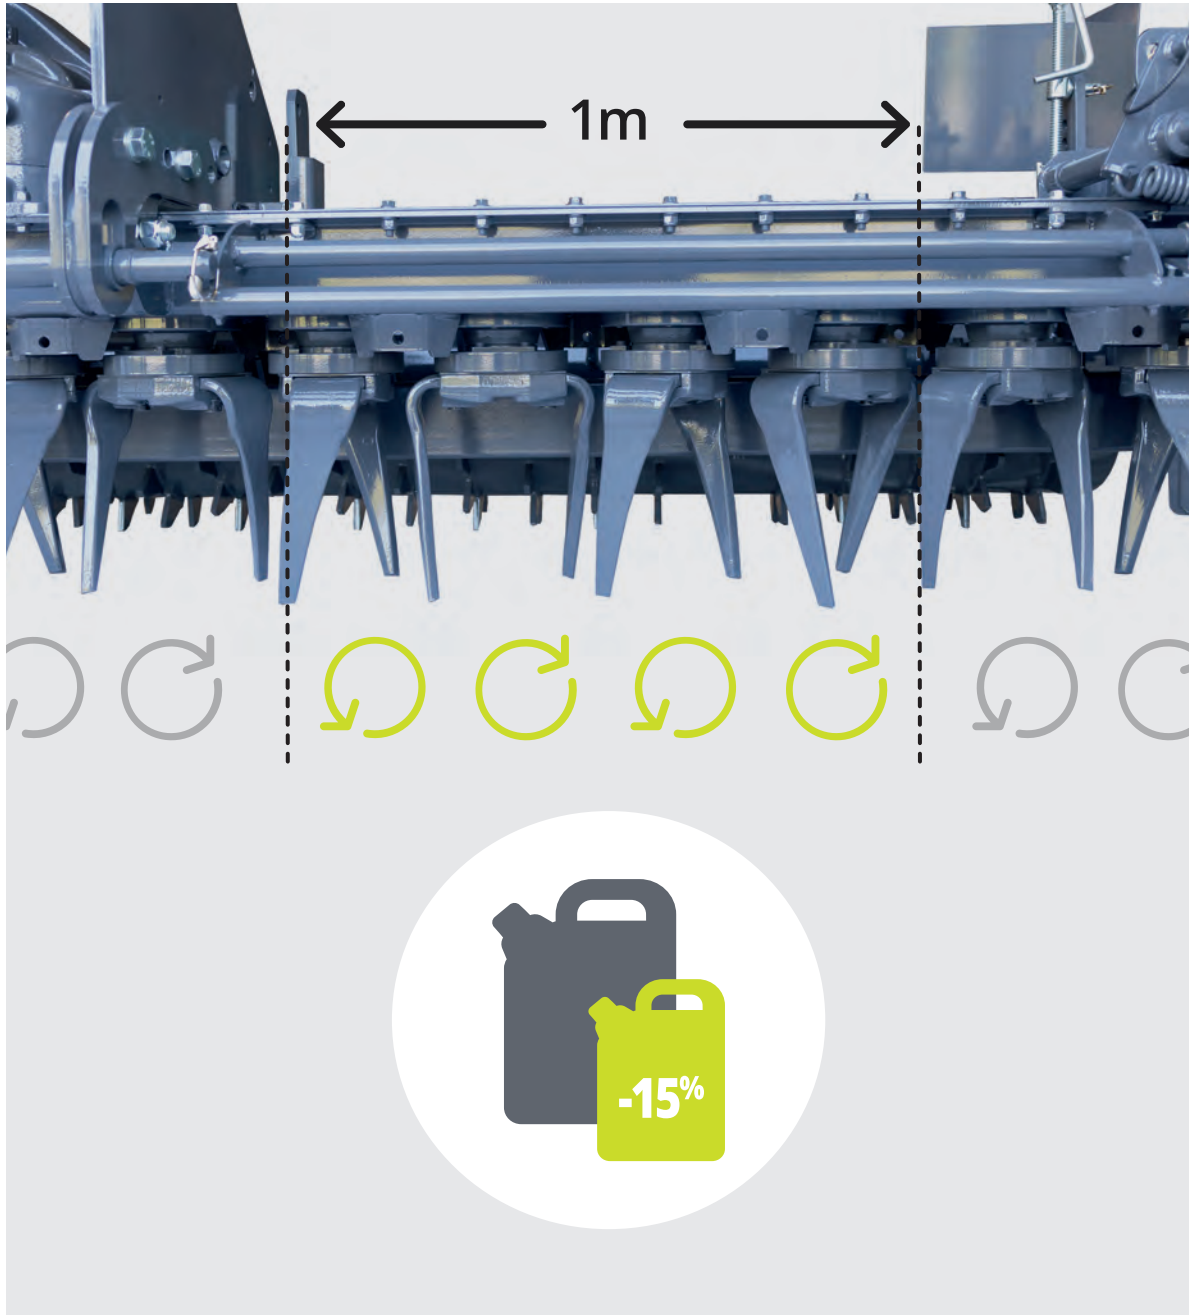

1500L

1500L + 70L

1800L

1800L + 70L

	TF
P20	✓
P30	✓
P50	✓
P100	✓

TF	Isobus
	E-Drive
	TC-Geo
	TC-SC

Cage
Ø500 mm

Farmflex
Ø520 mm