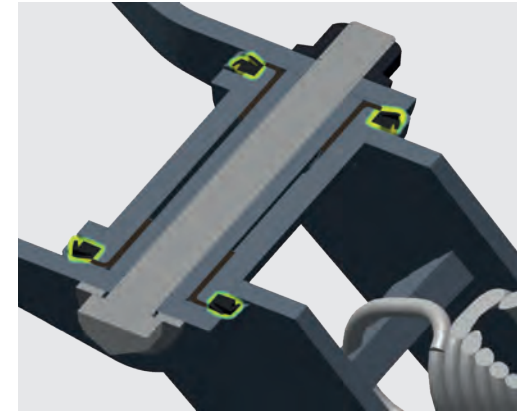

TC-GEO Modulation

TC-SC
Stop & Go

P20

P30

P50

P100

AEF Certified

ISO BUS