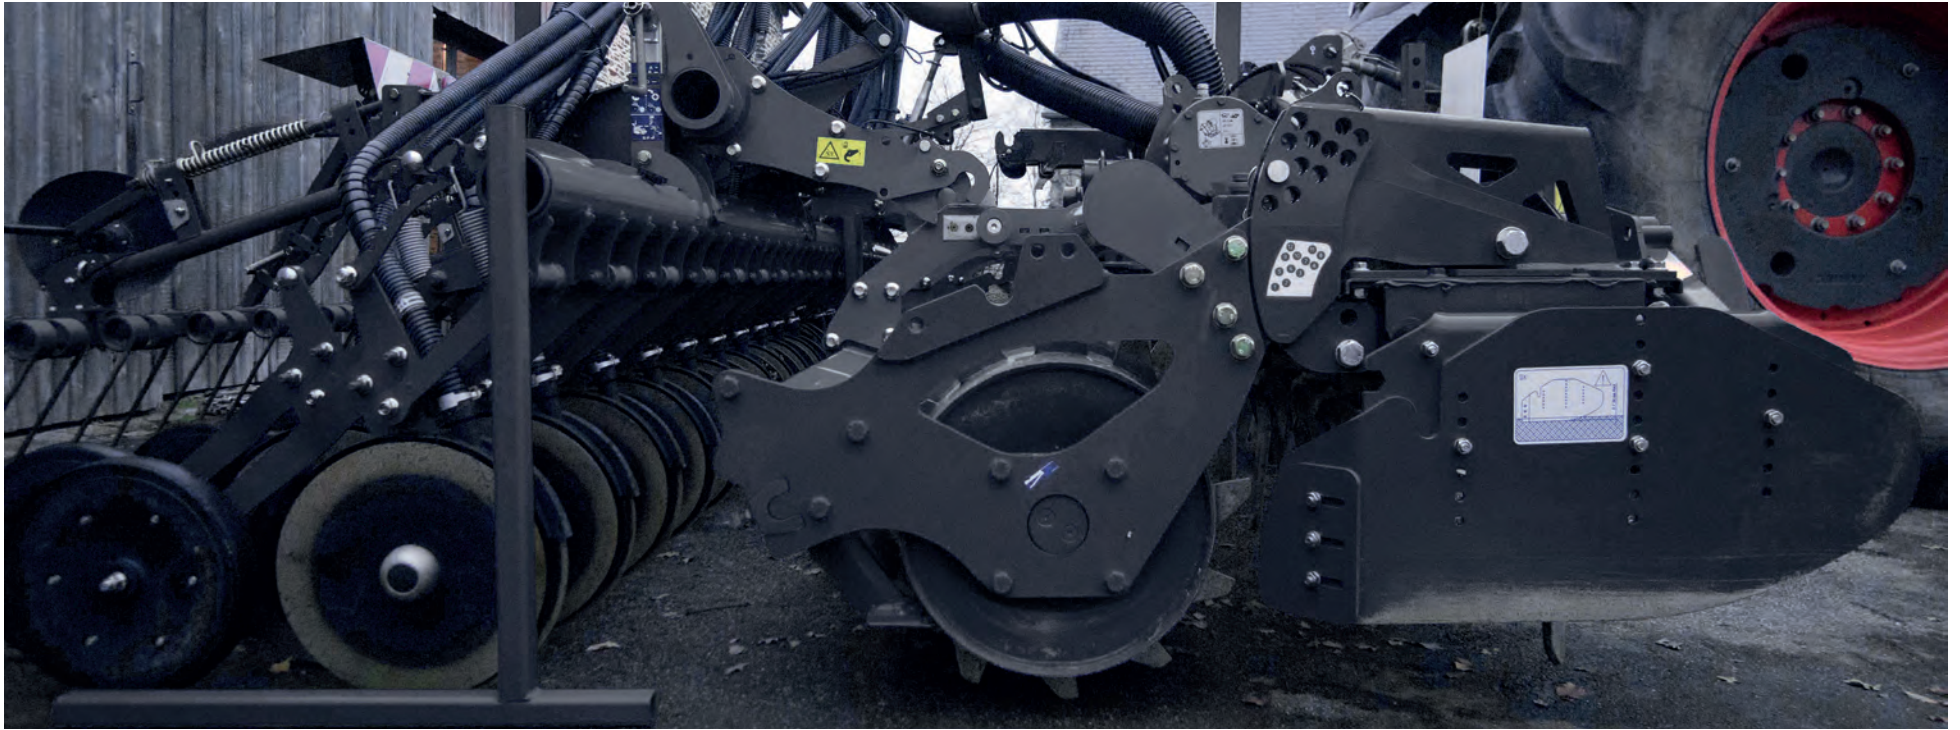

1500L

1500L + 70L

1800L

1800L + 70L

	TF
P20	✓
P30	✓
P50	✓
P100	✓

TF	Isobus
	E-Drive
	TC-Geo
	TC-SC

Cage
Ø500 mm

Farmflex
Ø520 mm