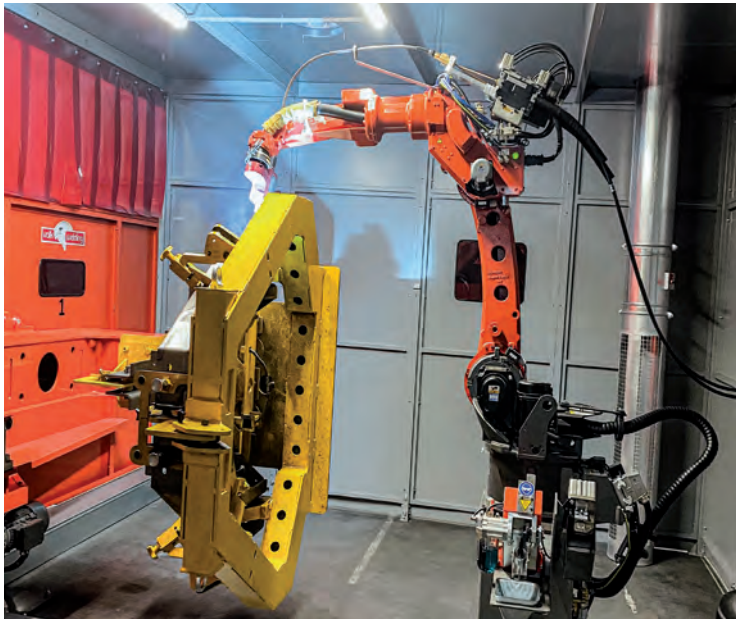

WE ARE energetic
PRECISION **ARE** efficiency
INDUSTRIAL
TECHNOLOGY