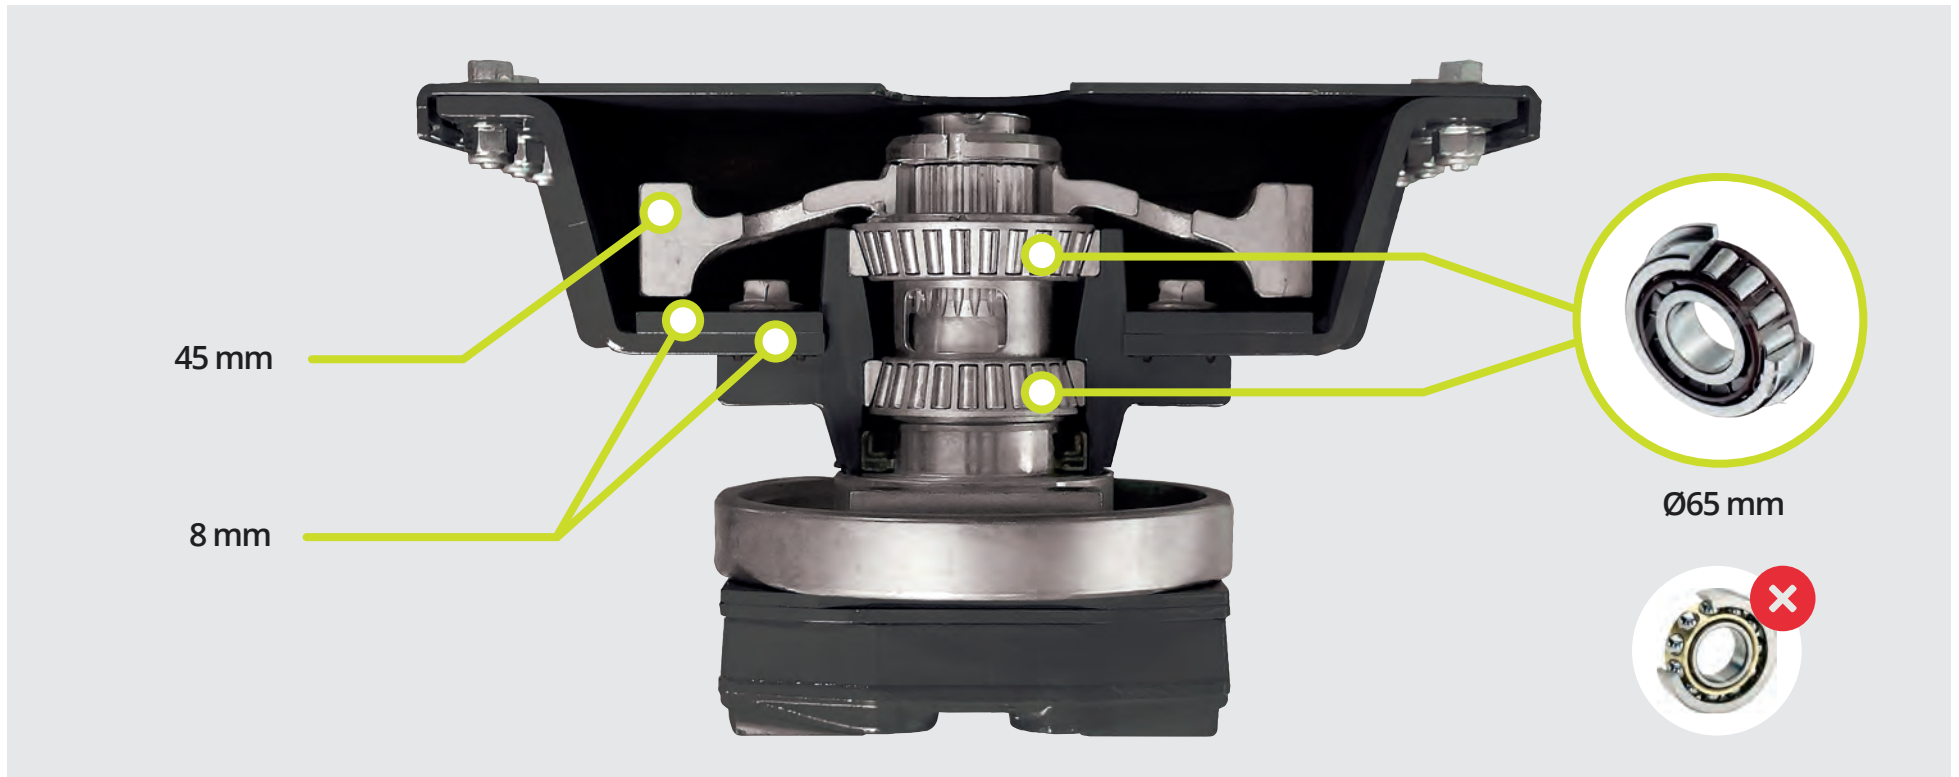

1500L

1500L + 70L

1800L

1800L + 70L

	TF
P20	✓
P30	✓
P50	✓
P100	✓

TF	Isobus
	E-Drive
	TC-Geo
	TC-SC

Cage
Ø500 mm

Farmflex
Ø520 mm