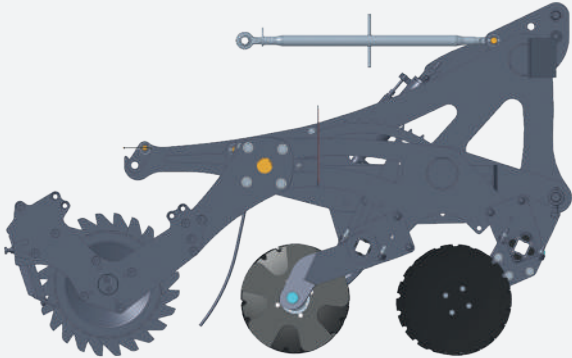

PROGRESS

PROGRESS M	Pilot
PROGRESS	Isobus
	E-Drive
	TC-Geo
	TC-SC

HR

XR

Cage
Ø500 mm

Farmflex
Ø520 mm

Packer
Ø550 mm

Tracker
Ø550 mm

PROGRESS M

PROGRESS

1

PROGRESS M

PROGRESS

2

PROGRESS

3