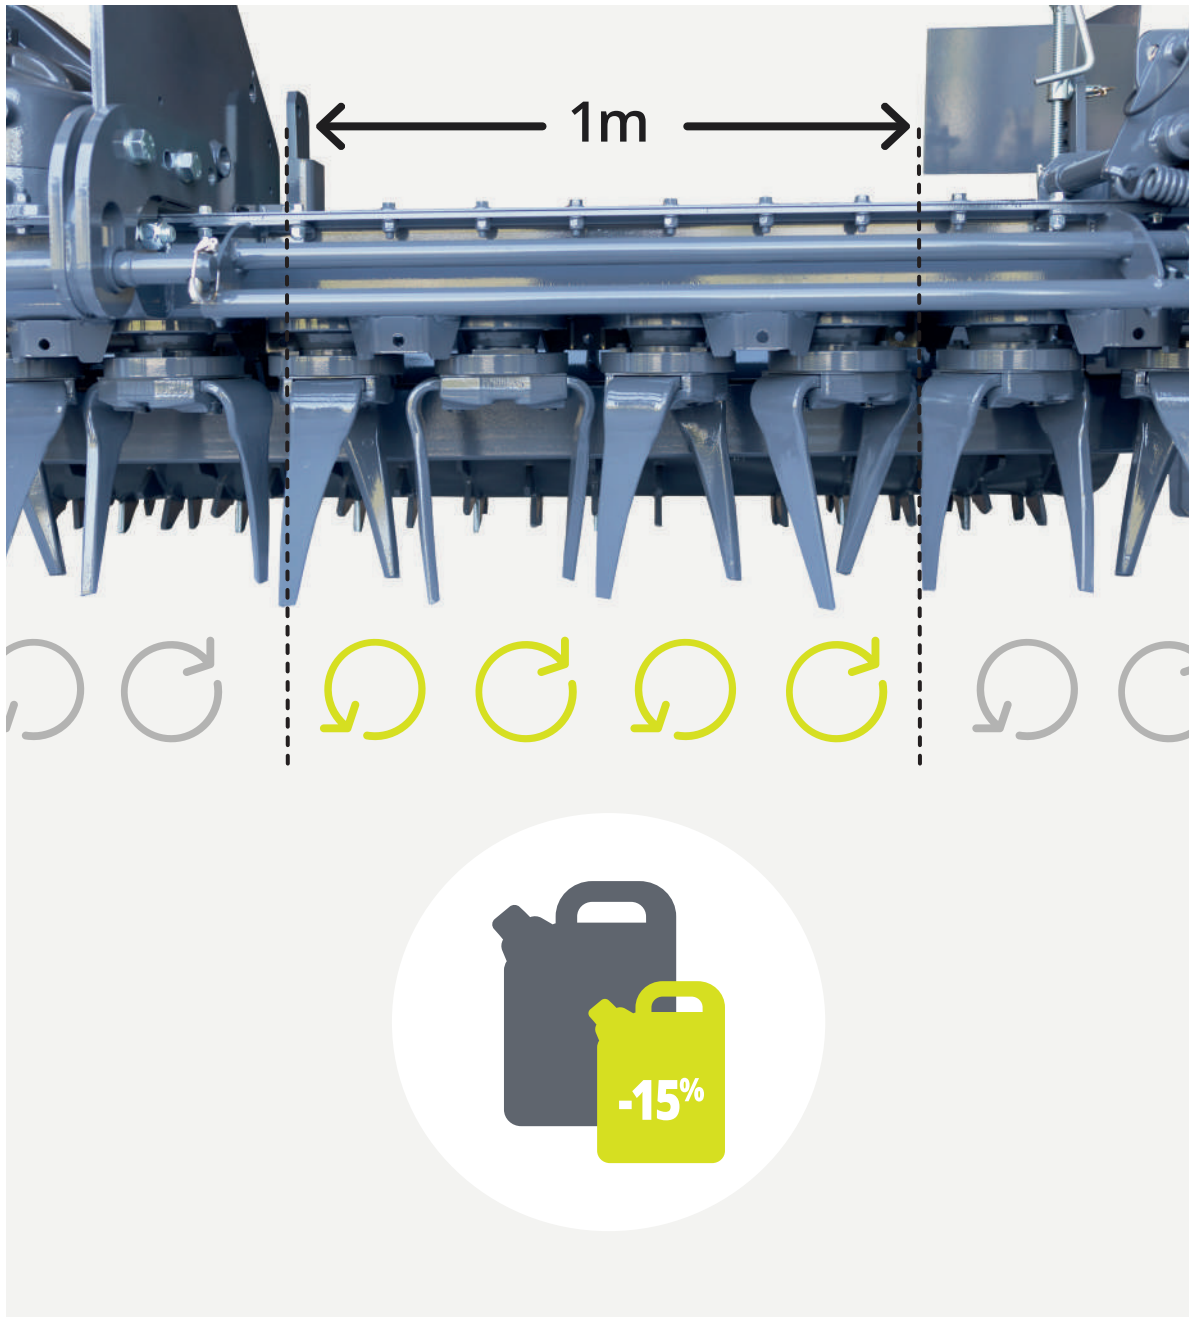

PROGRESS

PROGRESS M	Pilot
PROGRESS	Isobus
	E-Drive
	TC-Geo
	TC-SC

HR

XR

Cage
Ø500 mm

Farmflex
Ø520 mm

Packer
Ø550 mm

Tracker
Ø550 mm