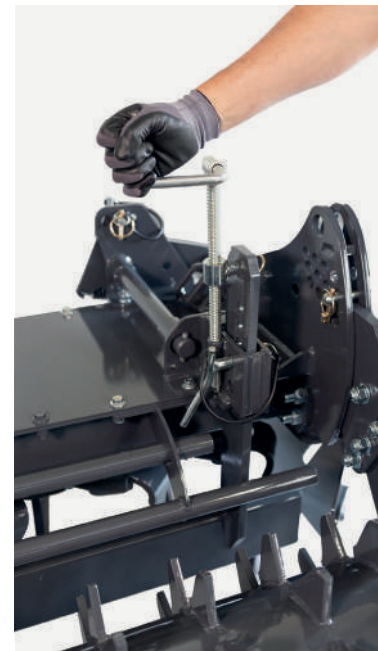

PROGRESS

PROGRESS M	Pilot
PROGRESS	Isobus
	E-Drive
	TC-Geo
	TC-SC

HR

XR

Cage
Ø500 mm

Farmflex
Ø520 mm

Packer
Ø550 mm

Tracker
Ø550 mm