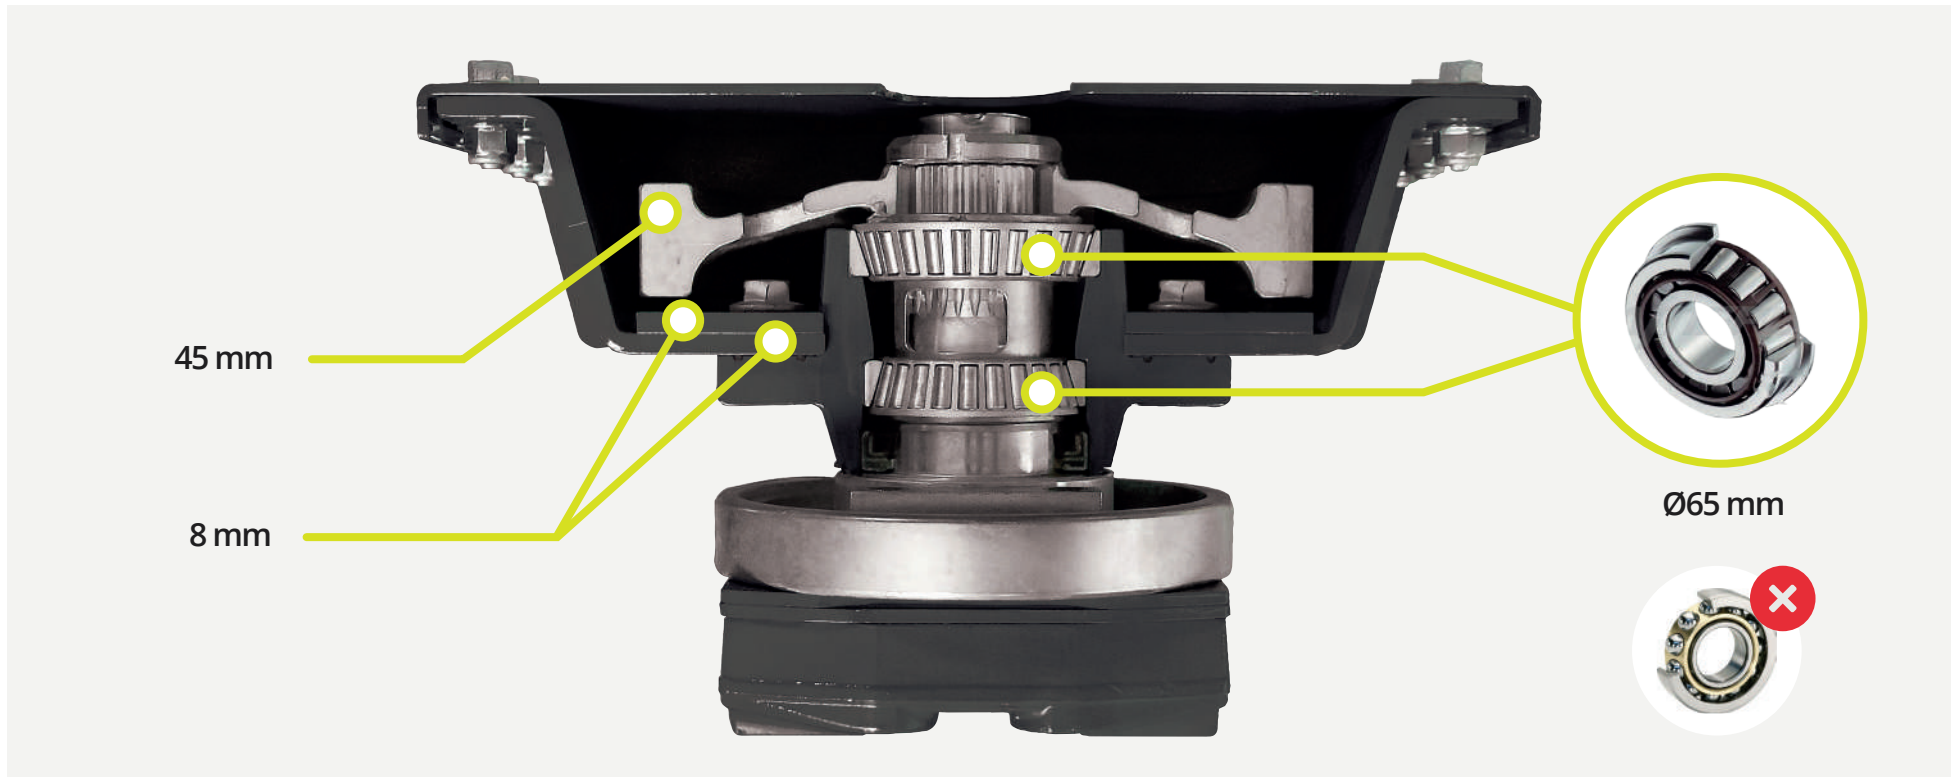

PROGRESS

PROGRESS M	Pilot
PROGRESS	Isobus
	E-Drive
	TC-Geo
	TC-SC

HR

XR

Cage
Ø500 mm

Farmflex
Ø520 mm

Packer
Ø550 mm

Tracker
Ø550 mm