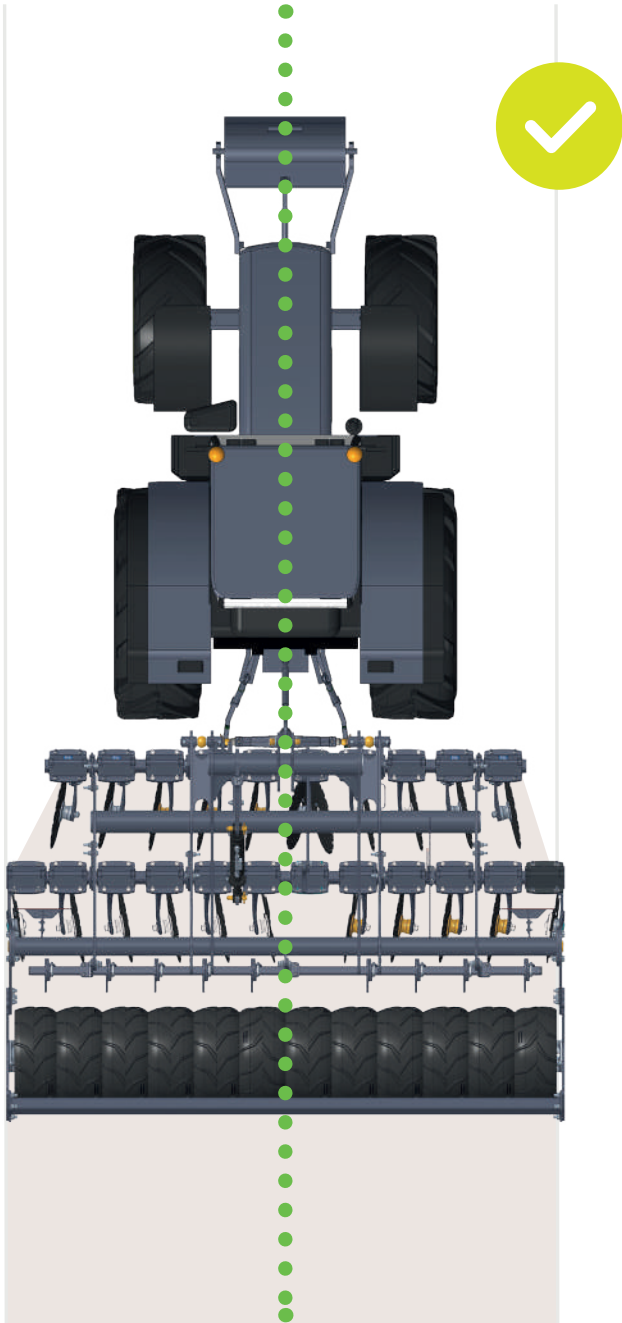

PROGRESS

PROGRESS M	Pilot
PROGRESS	Isobus
	E-Drive
	TC-Geo
	TC-SC

HR

XR

Cage
Ø500 mm

Farmflex
Ø520 mm

Packer
Ø550 mm

Tracker
Ø550 mm

PROGRESS M

PROGRESS

1

PROGRESS M

PROGRESS

2

PROGRESS

3