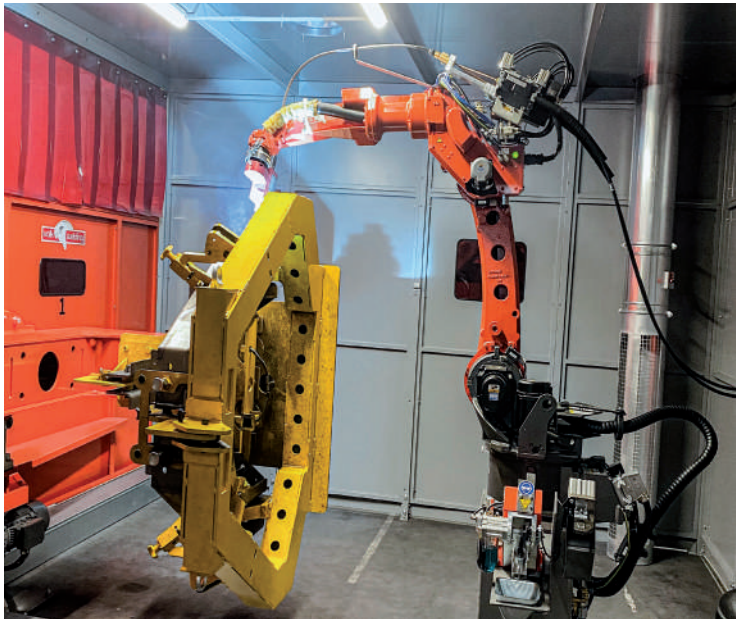

WE ARE energetic efficiency
PRECISION **ARE**
INDUSTRIAL
TECHNOLOGY