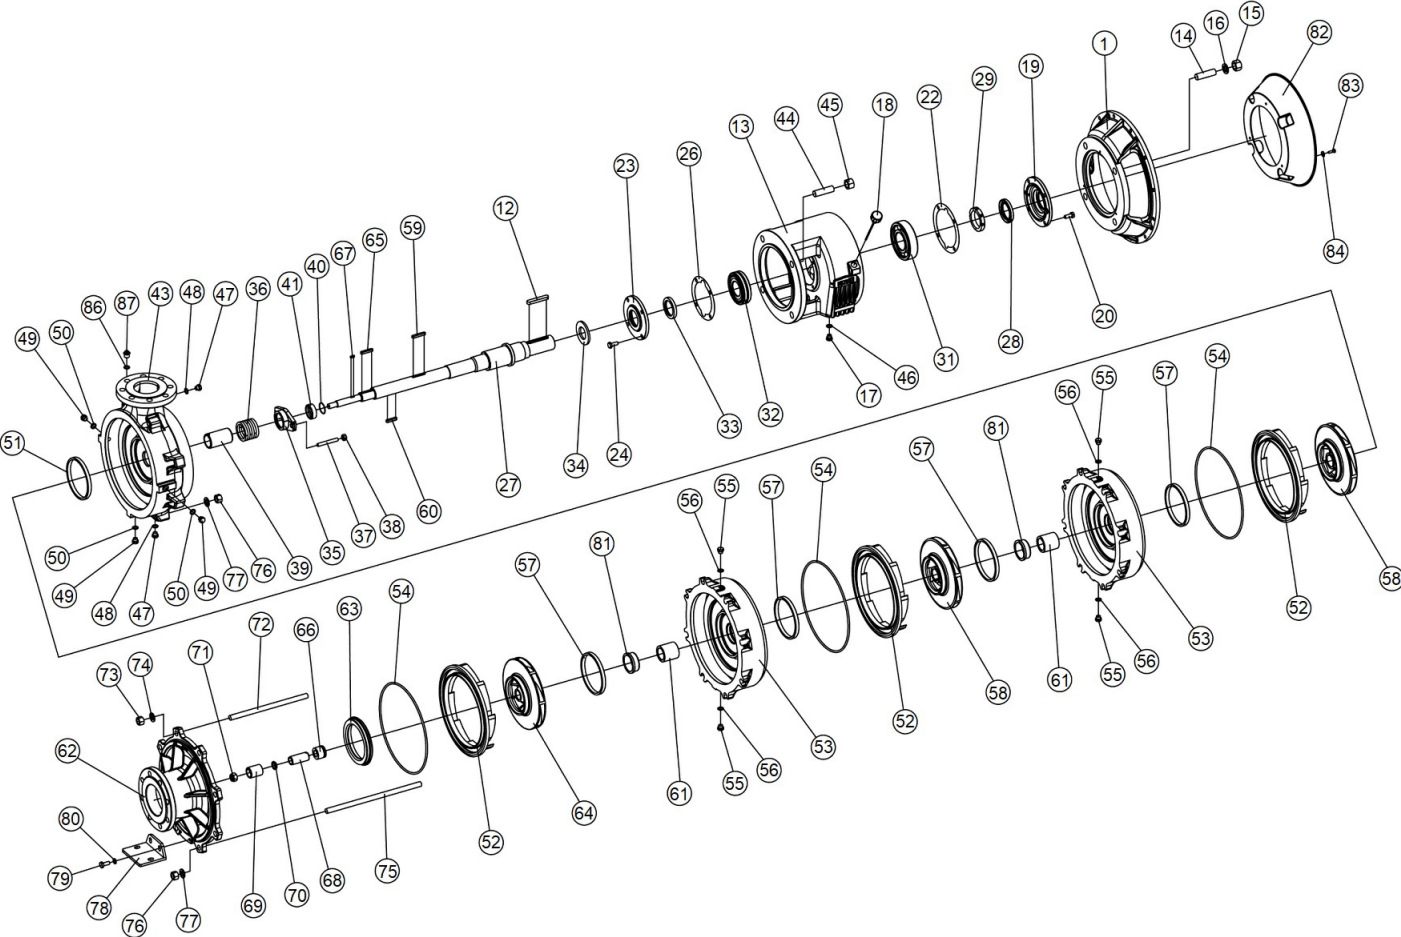

F34K100-120/5E

F34K100-120/5E

		Code	Description	Qty
1		2073480/A	Flange	1
12		3LI074	Key	1
13		207349A/A	Bearing support	1
14		3VP024	Stud bolt	4
15		3DEA020	Nut	4
16		3RE020T	Washer	4
17		204470B	Magnetic plug	1
18		207475B	Breather plug	1
19		207355A/A	Cover	1
20		3VTE004	Screw	4
22		207357F	Gasket	1
23		207356A/A	Cover	1
24		3VTE004	Screw	4
26		204086F	Gasket	1
27		208347H05	Shaft	1
28		3AT003	Seal ring	1
29		3GAN060Z	Self-locking ring nut	1
31		3CU055	Ball bearing	1
32		3CU056	Roller bearing	1
33		3AT012	Seal ring	1

F34K100-120/5E

		Code	Description	Qty
34		3AP006	Seal ring	1
35		214893T/A	Twiner stuffing-box flange	1
36		214110F	Stuffing-box ring	6
37		3VP009T	Stud bolt	2
38		3DEA010T	Nut	2
39		207305T	Bush	1
40		3OR026	O-Ring	1
41		207309T	Bush	1
43		207300O/A	Pump body	1
44		3VP024	Stud bolt	4
45		3DEA020	Nut	4
46		3RA004	Washer	1
47		3NO019	Plug	2
48		3RA004	Washer	2
49		3NO019	Plug	3
50		3RA004	Washer	3
51		207302A/A	Wear ring	1
52		207297A/A	Diffuser ring	5
53		208973A/A	Diffuser shell	4
54		3OR027	O-Ring	5

F34K100-120/5E

		Code	Description	Qty
55		3NO019	Plug	8
56		3RA004	Washer	8
57		207302A/A	Wear ring	8
58		207293A00	Impeller	4
59		3LI013	Key	1
60		3LI023	Key	3
61		207303T	Spacer	4
62		207294A/A	Suction cover	1
63		207411A	Wear ring	1
64		207410A00	Impeller	1
65		3LI026	Key	1
66		207304T	Spacer	1
67		3LI001	Key	1
68		207306T	Bush	1
69		207307C	Bush	1
70		207310I	Washer	1
71		3DAB016Z	Self-locking nut	1
72		3VP057	Tie rod	2
73		3DEA016Z	Nut	2
74		3RB016TA	Washer	2

F34K100-120/5E

		Code	Description	Qty
75		3VP066	Tie rod	6
76		3DEA016Z	Nut	12
77		3RB016TA	Washer	12
78		207317N	Foot	1
79		3VTE004	Screw	2
80		3RE010Z	Washer	2
81		208969C	Bush	4
82		212446P	Protection	1
83		3VTE115Z	Screw	3
84		3RP001Z	Washer	3
86		3RA005	Washer	1
87		3NO009	Plug	1