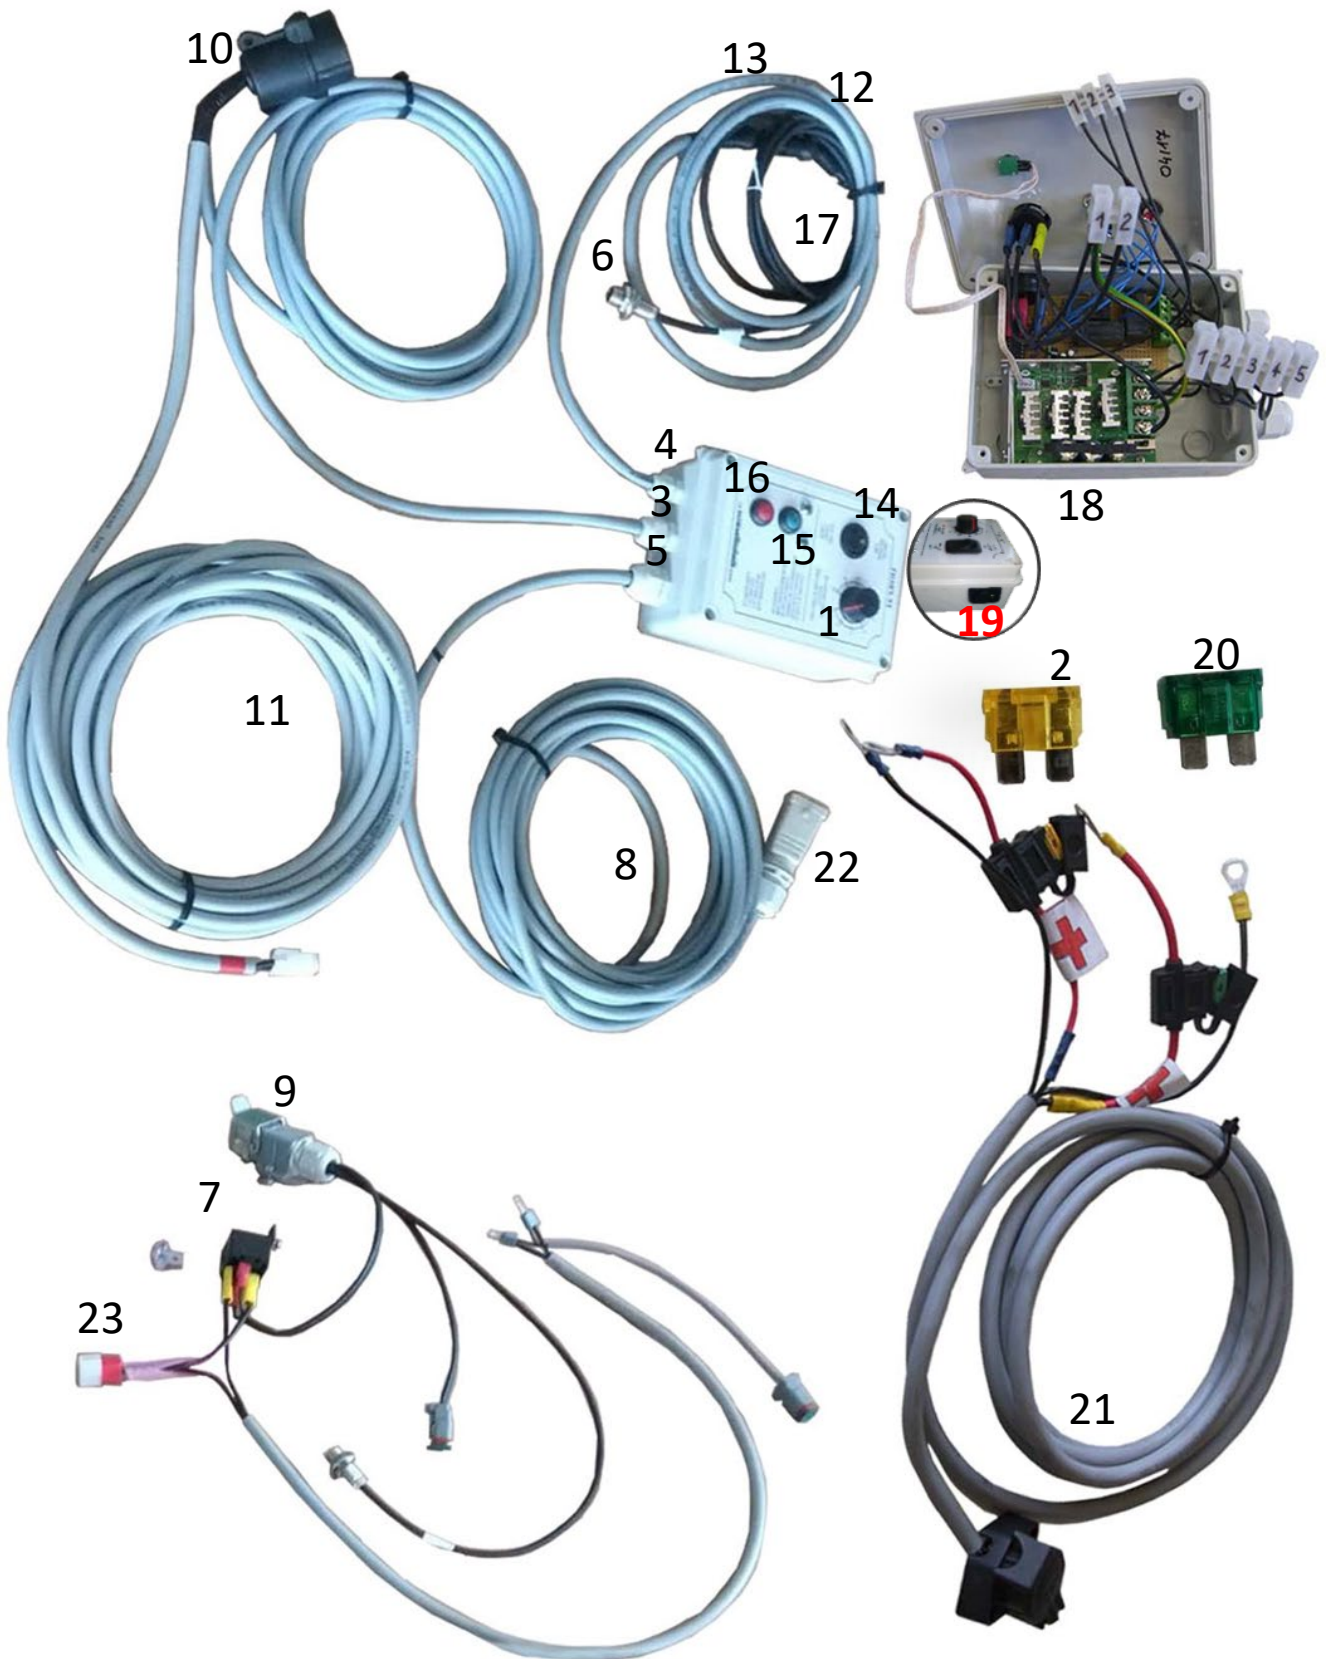

Spare part list

TURBO JET SUPER 8

Electric drive

No	Product name	Spare part number	picture
1	Kontrol light	10619955	
2	Socket 2-pin (grey)	10619764	

No	Product name	nummer	picture
3	Nut 17x3/8	10529960	
4	Cable connector	10539990	
5	Spring ADM=26,5, H=14; S=1,8 W=3 stainless steel	10539978	
6	Hopper trapeze small 300 x 120	10529809	
7	Hopper trapeze big 460 x 120	10529810	
8	Hexagon screw M6x20 galvanized	10539981	
9	Thrust washer M6	10539984	
10	Distance washer M6,5x3x17	10539985	

4

400-lit

5

7

1.200lit

6

800-lit

8

1.500-lit

No	Product name	Spare part Number	picture
1	Hopper 130-lit	10519904	
2	Hopper 200-lit	10519829	
3	Hopper 300-lit	10519916	
4	Hopper 400-lit	10519917	
5	Hopper 500-lit	10519918	
6	Hopper 800-lit	10519988	
7	Hopper 1.200lit	10519555	
8	Hopper 1500-lit	10519807	

Spare part list for control unit

**TURBO JET SUPER 8
PROFI control unit**

**Electric drive
STANDARD**

No	Product name	Spare part Number	Picture
1	Control unit	10589939	
2	Fuse 20A	10537648	
3	Cabel screw PG9 +nut	10519963	
4	Cabel screw PG11 +nut	10519964	
5	Cable crew PG7 +nut	10519827	
6	On/OFF sensor with cable and plug	10639904	
7	Relay	10599934	
8	Control cable Length: 7m	10617656	