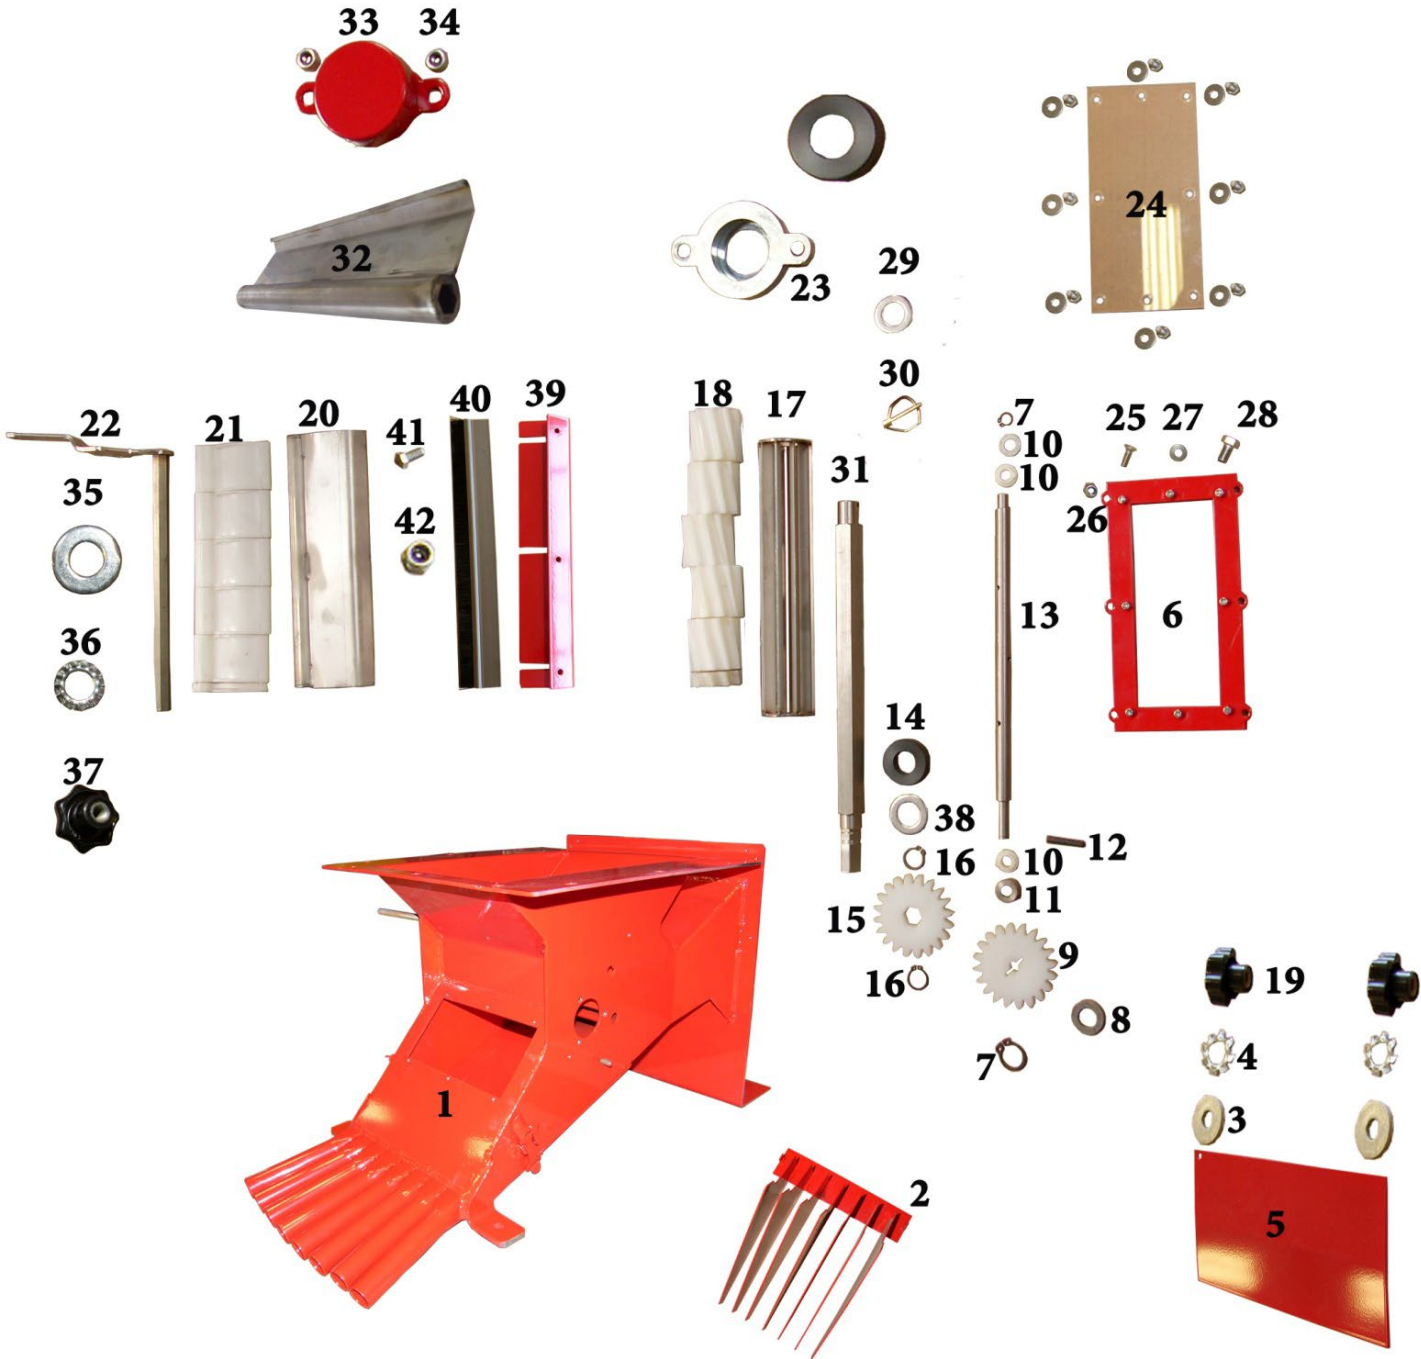

No	Product name	Spare part No.	Picture
01	Frame (Dosing unit)	10529917	
02	Lamella until year of manufacture 2012 from year of manufacture 2013	10529803 10528803	
03	Washer M8,4 24x2 A2	10537621	
04	geared washer M8,4	10537634	
05	Seed roll cover	10529728	
06	Frame for window	10529802	
07	Lock ring 10x1	10539945	
08	Washer 20x10,5x2 A2	10539731	

No	Product name	Spare part No	picture
09	Gear S= 10, I-OM=10	10519955	
10	Plastic bearing for agitator I-DM=10,2; A-DM=19,7, S=7	10519808	
11	Distance bush I-DM:10,1 A-DM:20; S=12	10529812	
12	Splint 3x40 for agitator	10539923	
13	Agitator	10619911	
14	Plastic bearing for seed roll I-DM=20; A-DM=42,5 S=12	10519812	
15	Gear with inlet hexagon	10519839	
16	Lock ring 18x1,25	10539824	

No	Product name	Spare part No	picture
25	Screw M4 x 12 A2	10539801	
26	lock nut M4 A2	10539694	
27	Thrust washer M5 A2	10539993	
28	Thrust washer M5x8 A2 Stainless steel	10539806	
29	Washer galvanized M20	10539675	
30	Locking pin	10529634	
31	Hexagon wheel (for seed roll TP08)	10529806	
32	Bottom flap with stipe stainless steel	10529431	

No	Product name	Spare part number	picture
11	Lock nut M10	10539908	
12	Motor plate	10528579	
13	Counting wheel	10529954	
14	Screw M5x10 galvanized	10539742	
15	Cover double fan	10529808	
16	Hopper cone	10529815	
17	Spreader plate DM 30mm Spreader plate DM 25 mm	10529130 10529196	
18	Rubber seal	10579909	