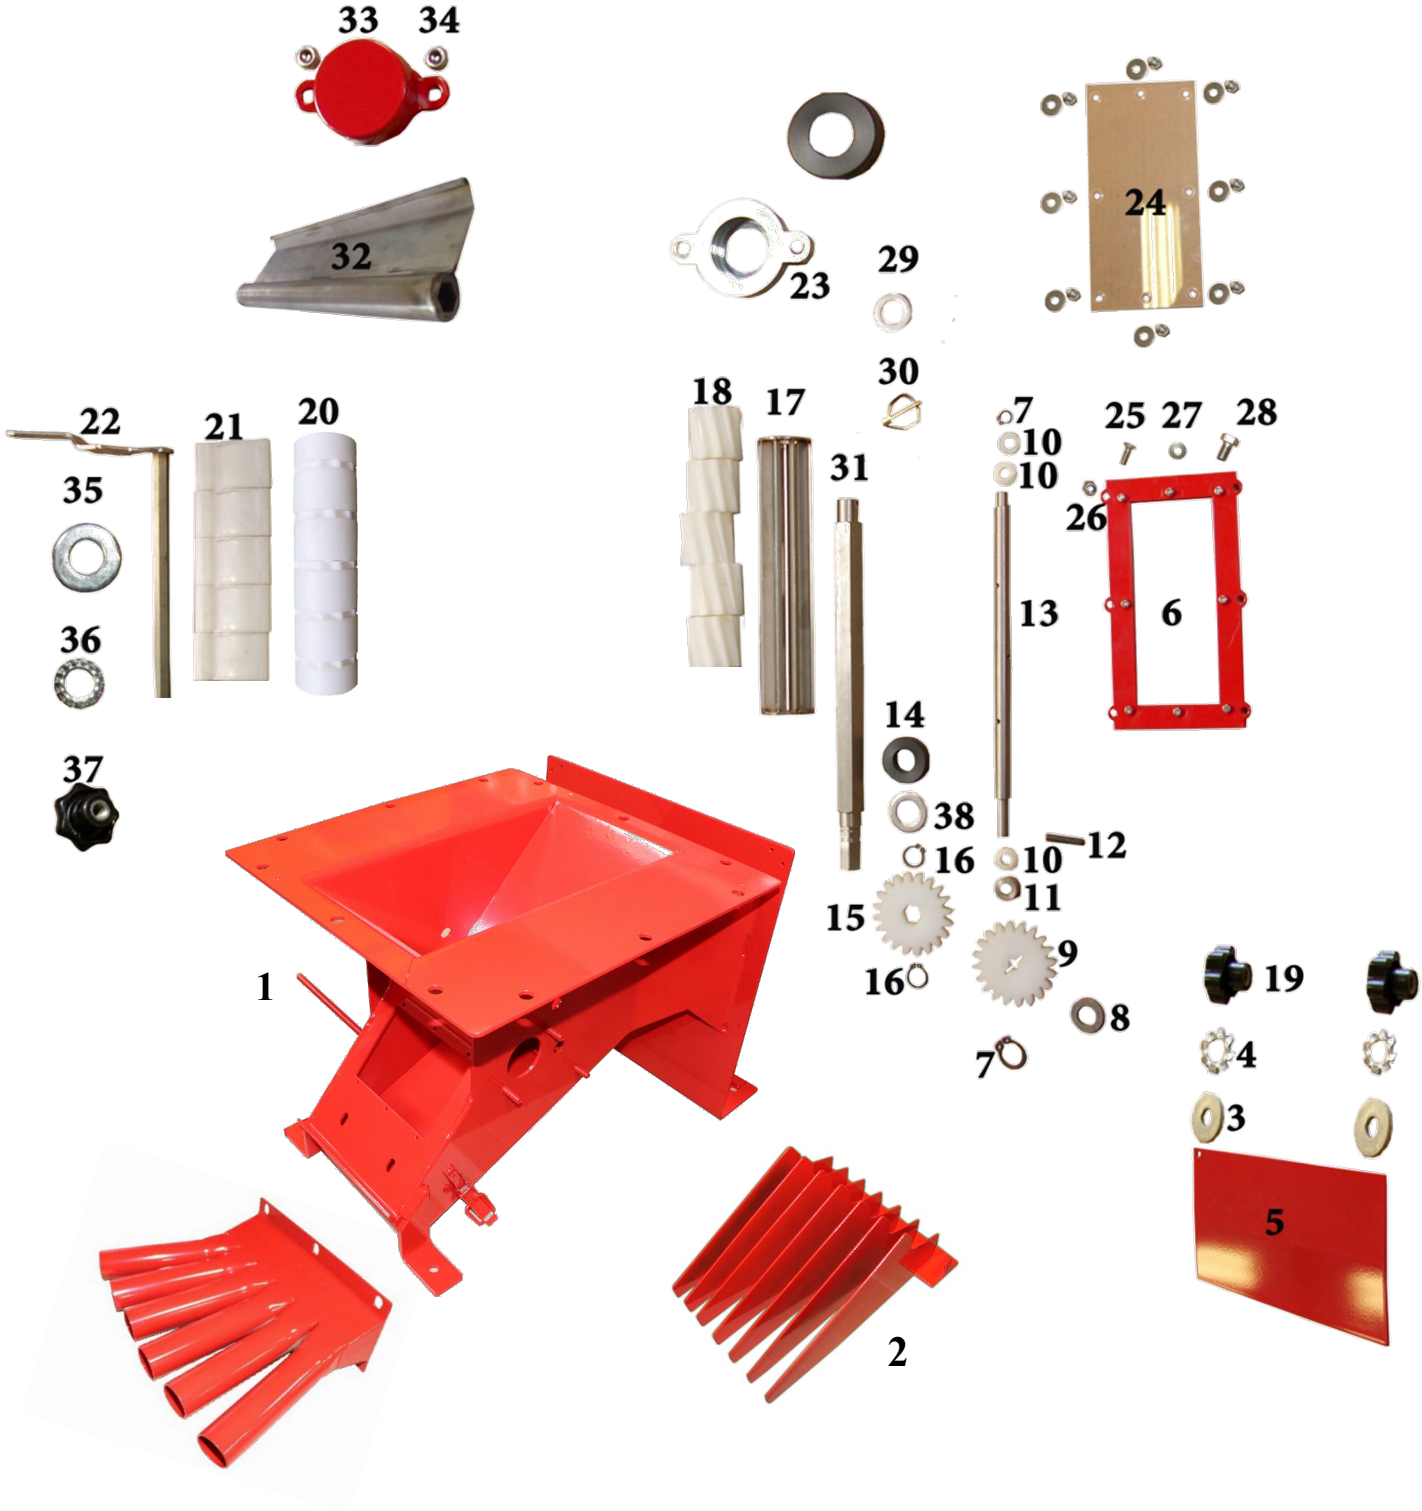

SPARE PART LIST

TURBO JET SUPER 6

Electric drive STANDARD

No	Product name	Spare part No.	Picture
01	Frame (Dosing unit)	10529916	
02	Lamella	10528608	
03	Washer M8,4 24x2 A2	10537621	
04	geared washer M8,4	10537634	
05	Seed roll cover	10528609	
06	Frame for window	10529869	
07	Lock ring 10x1	10539945	
08	Washer 20x10,5x2 A2	10539731	

No	Product name	Spare part No	picture
09	Gear S= 10, I-OM=10	10519955	
10	Plastic bearing for agitator I-DM=10,2; A-DM=19,7, S=7	10519808	
11	Distance bush I-DM:10,1 A-DM:20; S=12	10529812	
12	Splint 3x40 for agitator	10539923	
13	Agitator	10619915	
14	Plastic bearing for seed roll I-DM=20; A-DM=42,5 S=12	10519812	
15	Gear with inlet hexagon	10519839	
16	Lock ring 18x1,25	10539824	

No	Product name	Spare part no	Picture
17	Metal seed roll	10529914	
18	Standard seed roll	10519580	
19	Star knob	10539885	
20	Seed roll 6 x 10mm	10519969	
21	Bottom flap (plastic)	10519634	
22	Hexagon axle with lever	10528996	
23	Bearing bracket	10529994	
24	Acrylic glass 138 x 99	10519809	

No	Product name	Spare part number	picture
11	Lock nut M10	10539908	
12	Motor plate	10528579	
13	Counting wheel	10529954	
14	Screw M5x10 verzinkt	10539742	
15	Cover double fan	10529808	
16	Hopper cone	10529815	
17	Spreader plate DM 30mm Spreader plate DM 25 mm	10529130 10529196	
18	Rubber seal	10579909	