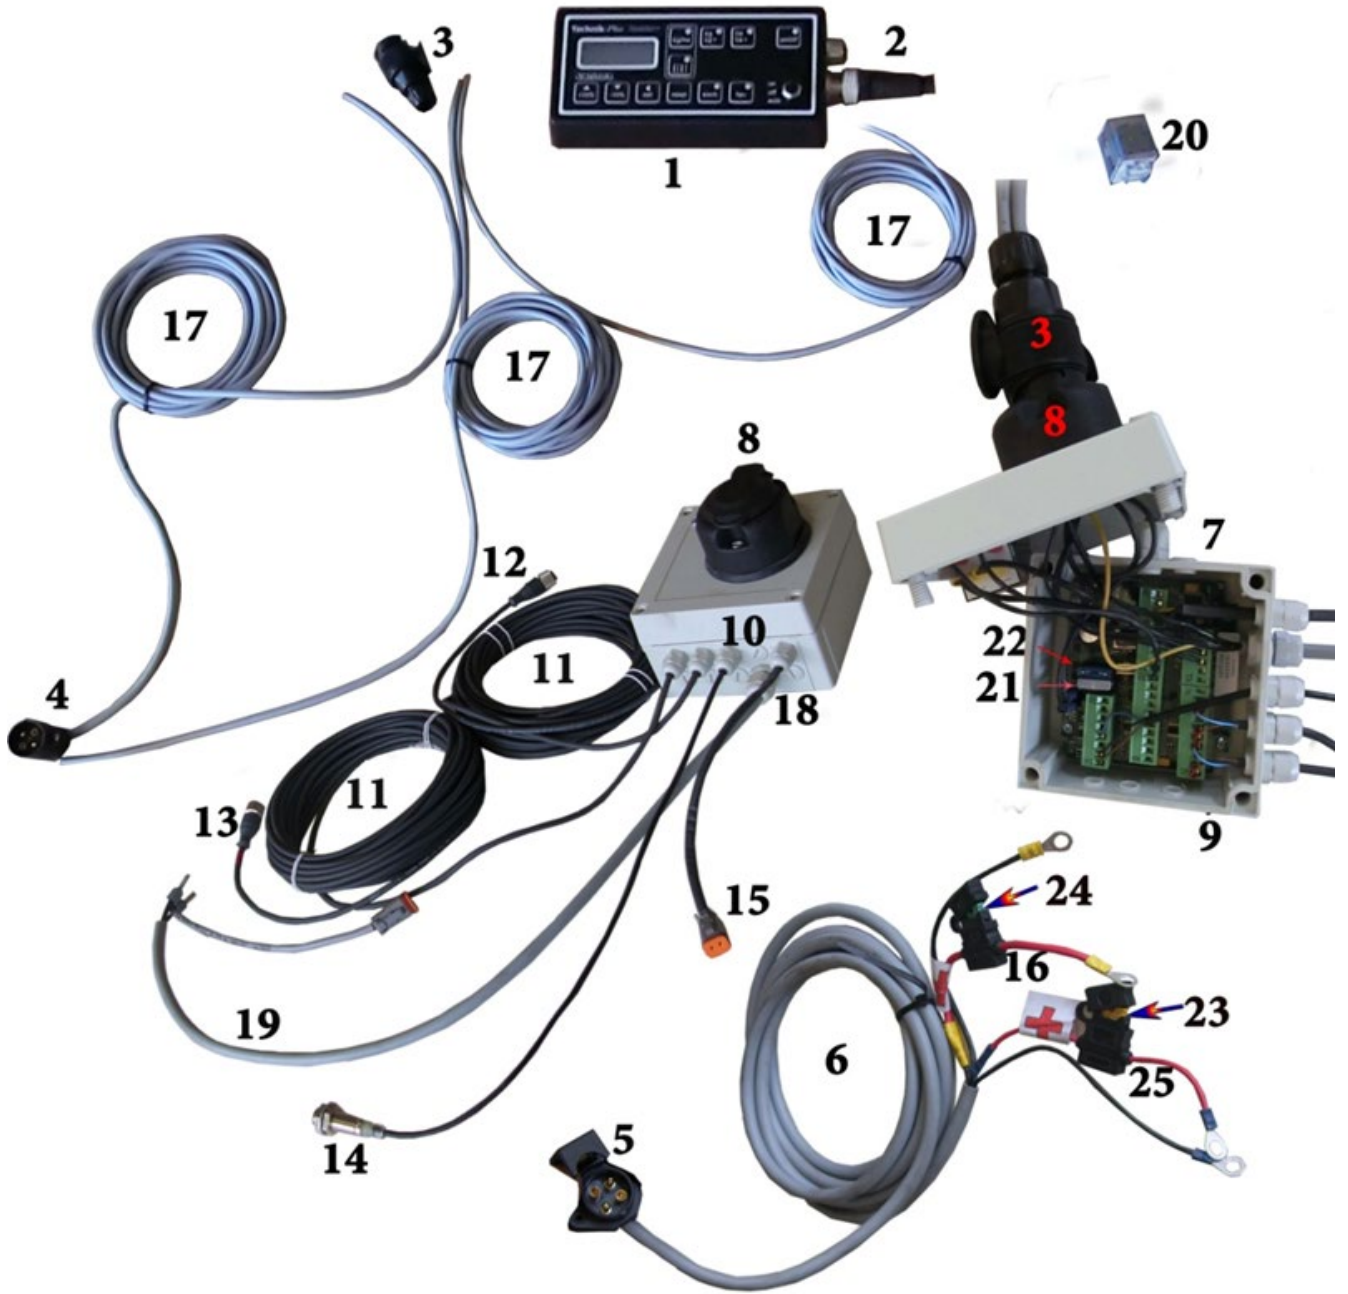

SPARE PART LIST

TURBO JET SUPER 6

ELECTRIC DRIVE STANDARD

No	Product name	Spare part nummer	Picture
1	Kontrol light	10619955	
2	Socket 2-pin (grey)	10619764	

No	Product name	Spare part number	picture
3	Nut 17x3/8	10529960	
4	Cable connector	10539990	
5	Spring ADM=26,5, H=14; S=1,8 W=3 stainless steel	10539978	
6	Hopper trapeze small 300 x 120	10529809	
7	Hopper trapeze big 460 x 120	10529810	
8	Hexagon screw M6x20 galvanized	10539981	
9	Thrust washer M6	10539984	
10	Distance washer M6,5x3x17	10539985	

No	Product name	Spare part number	Picture
27	Cover	10519948	
28	Ring for cover	10519947	
29	Hopper 300 lit with cover	10519829	
30	Connection cable	10617657	
31	Distance bush L=63mm, ADM=14	10529992	

Spare part list for control unit

TURBO JET SUPER 6

Electric drive STANDARD

No	Product name	Spare part number	Photo
1	Hopper 130 lit with cover	10519904	
2	Hopper 200-lit with cover	10519829	
3	Hopper 300-lit with cover	10519916	
4	Hopper 400-lit with cover	10519917	
5	Hopper 500-lit with cover	10519918	
6	Hopper 800-lit with cover	10519988	
7	Hopper 1.200-lit with cover	10519555	
8	Hopper 1.500-lit with cover	10519807	

SPARE PART LIST

TURBO JET SUPER 6

**Electric drive
STANDARD**

No	Product name	Spare part number	picture
1	Monitor SEEDER+	10589956	
2	Socket	10519811	
3	Plug 13-pin	10519697	
4	Plug 4-pin	10519958	
5	Socket 4-pin	10519959	
6	Battery cable length: 3,5m	10619960	
7	Box with PCB	10589953	
8	Socket 13-pin	10519698	