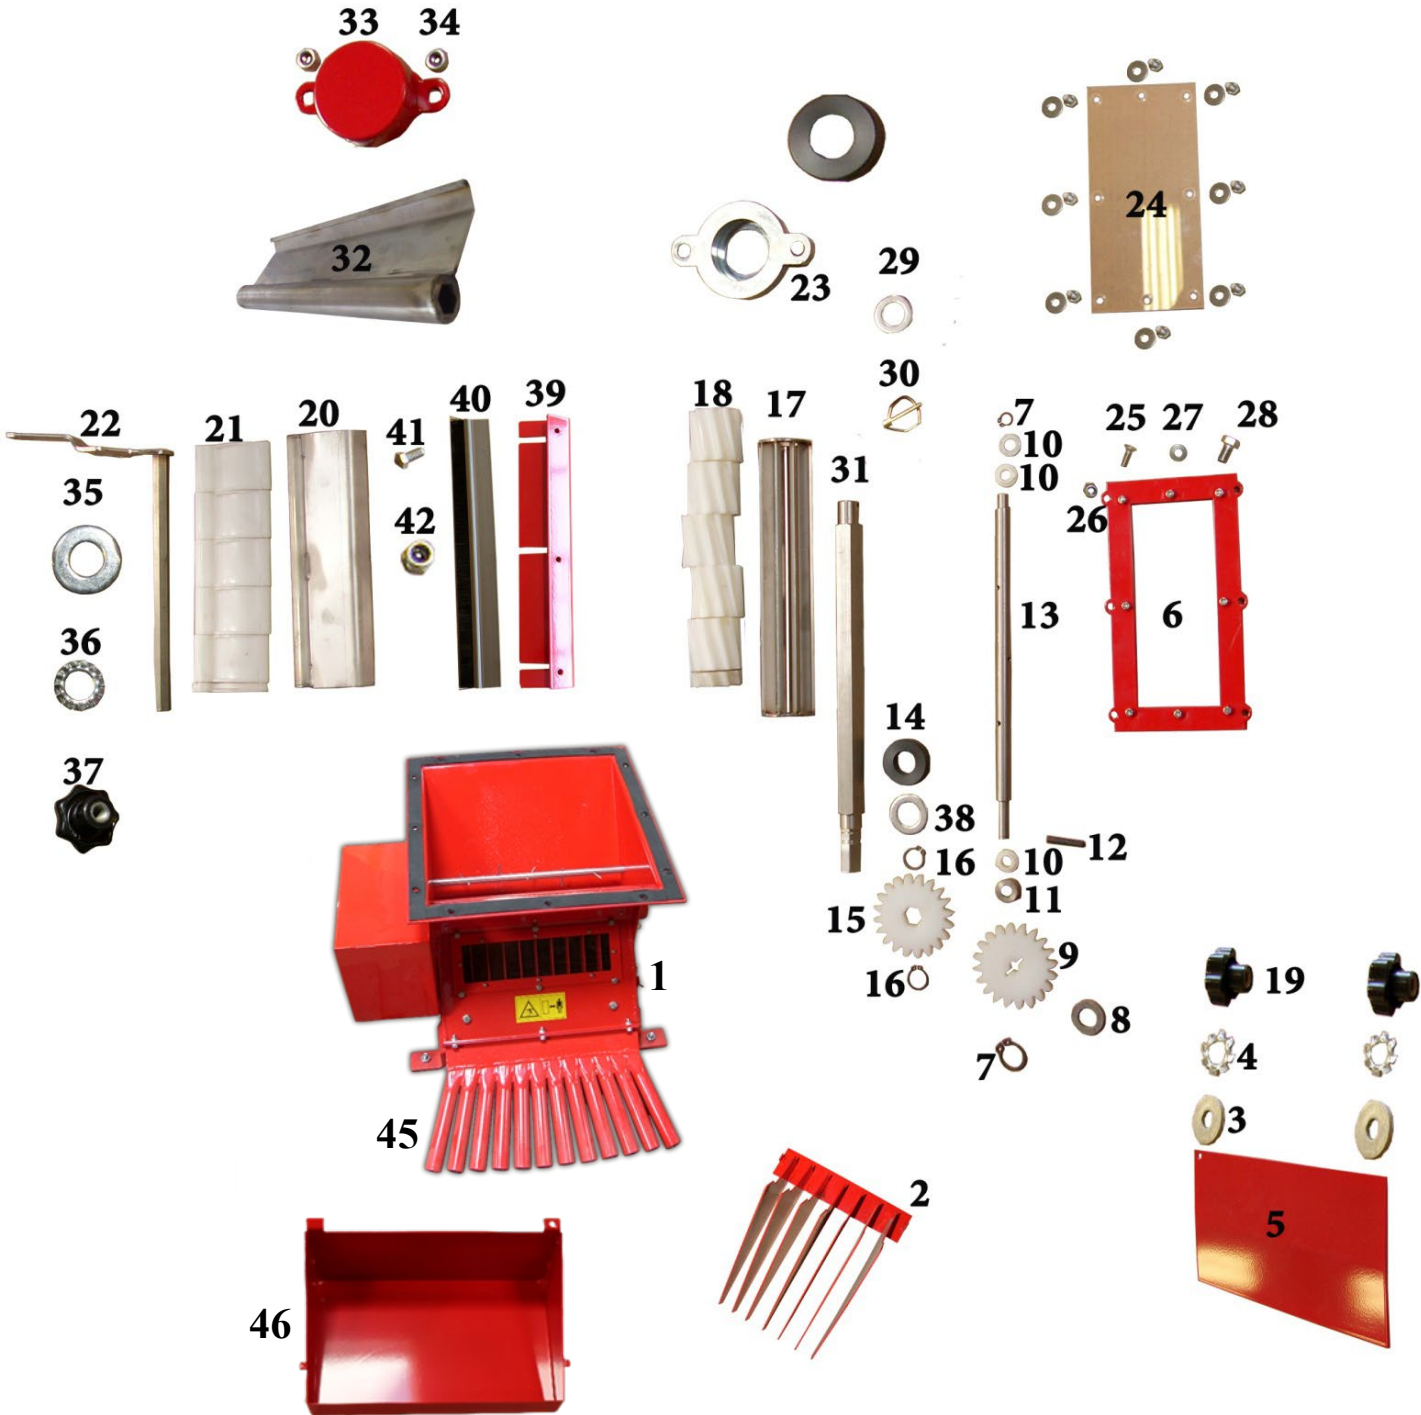

SPARE PART LIST

TURBO JET SUPER 12
Reinforced turbine
6.500 rpm

ELECTRIC DRIVE

Nr	Product name	Spare part no	picture
01	Frame (Dosing unit)	10528978	
02	Lamella until from year of manufacture 2014	10528824	
03	Washer M8,4 24x2 A2	10537621	
04	Geared washer M8,4	10537634	
05	Seed roll cover	10528496	
06	Frame for window	10529821	
07	Lock ring 10x1	10539945	
08	Washer 20 x 10,5 x 2 A2	10539731