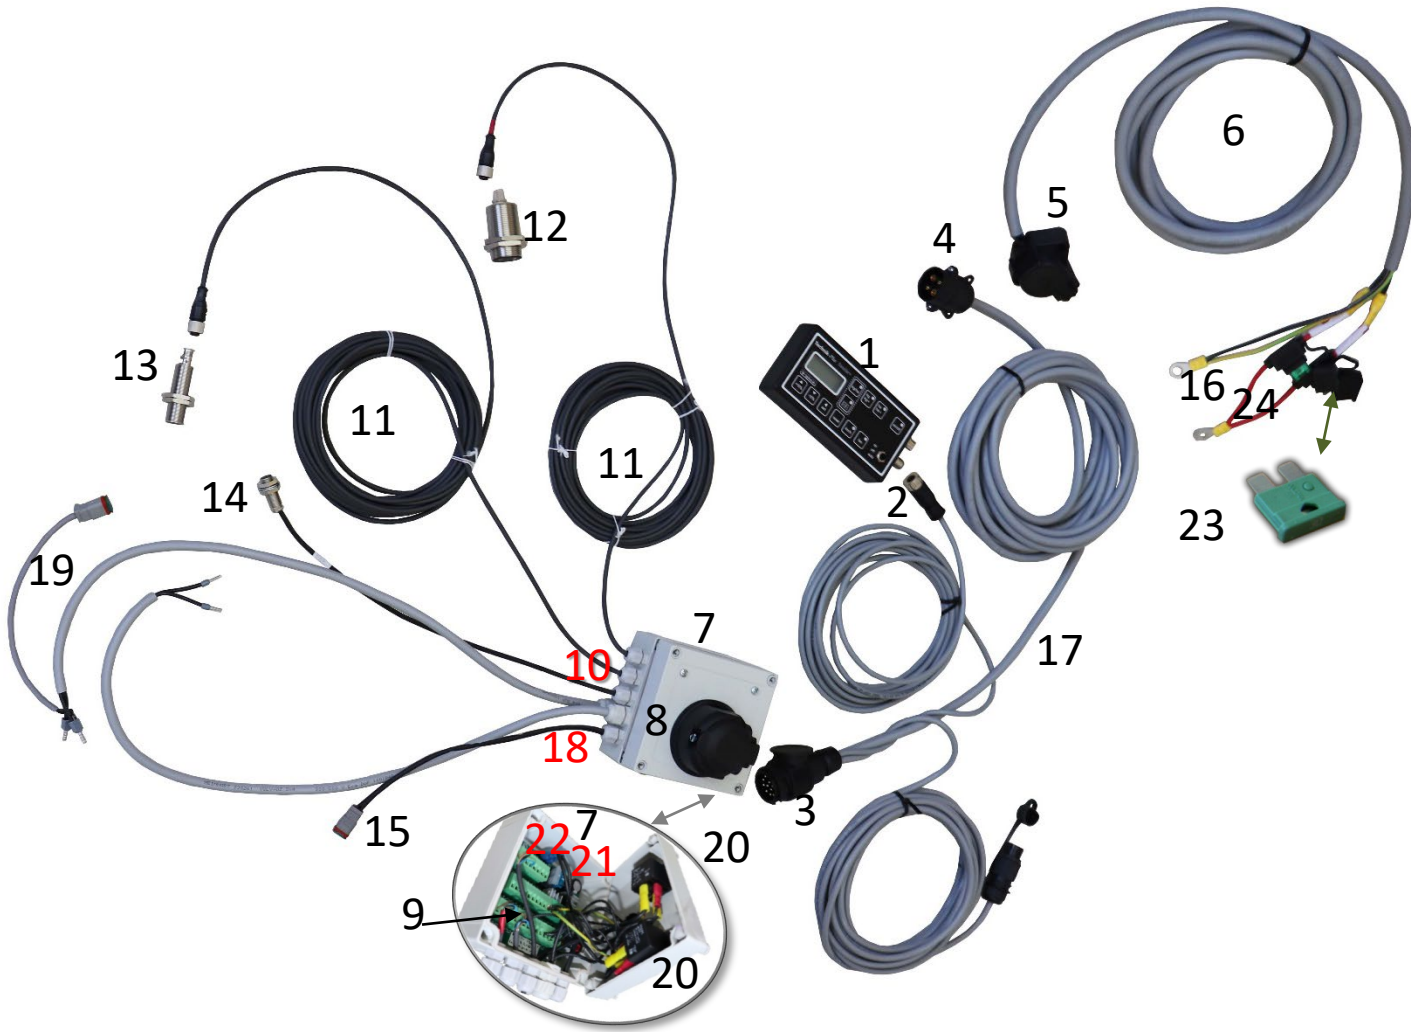

SPARE PART LIST

TURBO JET SUPER 12
Reinforced turbine with
6500 rpm

ELECTRIC DRIVE
SEEDER+ control unit

Nr	Product name	Spare part no	picture
1	Kontrol light	10619955	
2	Socket 2-pin (grey)	10619764	

Nr	Product name	Spare part no	picture
3	Nut 17x3/8	10529960	
4	Cable connector	10539990	
5	Spring ADM=26,5, H=14; S=1,8 W=3 stainless steel	10539978	
6	Hopper trapeze small 300 x 120	10529809	
7	Hopper trapeze big 460 x 120	10529810	
8	Hexagon screw M6x20	10539981	
9	Thrust washer M6	10539984	
10	Distance washer M6,5x3x17 galvanized	10539985	

Nr	Bezeichnungen	Ersatzteil nummer	Ersatzteil
27	cover	10519948	
28	Ring for cover	10519947	
29	Hoper 300 lit with cover	10519916	
30	Connection cable	10617657	
31	Distance bush L=63mm, ADM=14	10529992	

SPARE PART LIST

**TURBO JET SUPER 12
SEEDER+ control unit**

**Electric drive
6.500 rpm**

Nr	Product name	Spare part no	picture
1	Hopper 130-lit	10519904	
2	Hopper 200-lit	10519829	
3	Hopper 300-lit	10519916	
4	Hopper 400-lit	10519917	
5	Hopper 500-lit	10519918	
6	Hopper 800-lit	10519988	
7	Hopper 1.200-lit	10519555	
8	Hopper 1.500-lit	10519807	

SPARE PART LIST

TURBO JET SUPER 12 SEEDER+ control unit

ELECTRIC DRIVE 6.500 rpm

Nr	Product name	Spare part no	picture
1	Monitor SEEDER+	10589956	
2	Socket	10519811	

Nr	Product name	Spare part no	picture
03	Plug 13-pin	10519697	
04	Plug 4-pin	10519958	
05	Socket 4-pin	10519959	
06	Battery cable length: 3,5m	10617658	
07	Box with PCB	10589953	
08	Socket 13-pin	10519698	
09	PCB	10549779	
10	Cable screw	10519844	