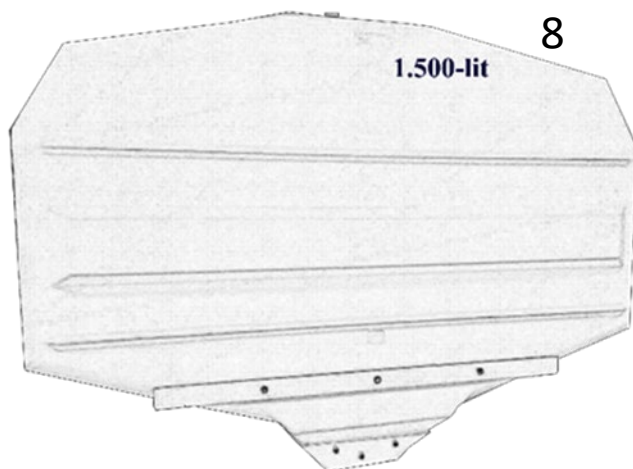

Nr	Product name	Spare part number	picture
27	cover	10519948	
28	Ring for cover	10519947	
29	hopper 300 lit cover + hopper cone	10519916	
30	Connection cable	10617657	
31	Distance bush L=63mm, ADM=14	10529992	

SPARE PART LIST

**TURBO JET SUPER 12
with PROFI-control unit**

**Electric Drive
POWER blower 6.500prm**