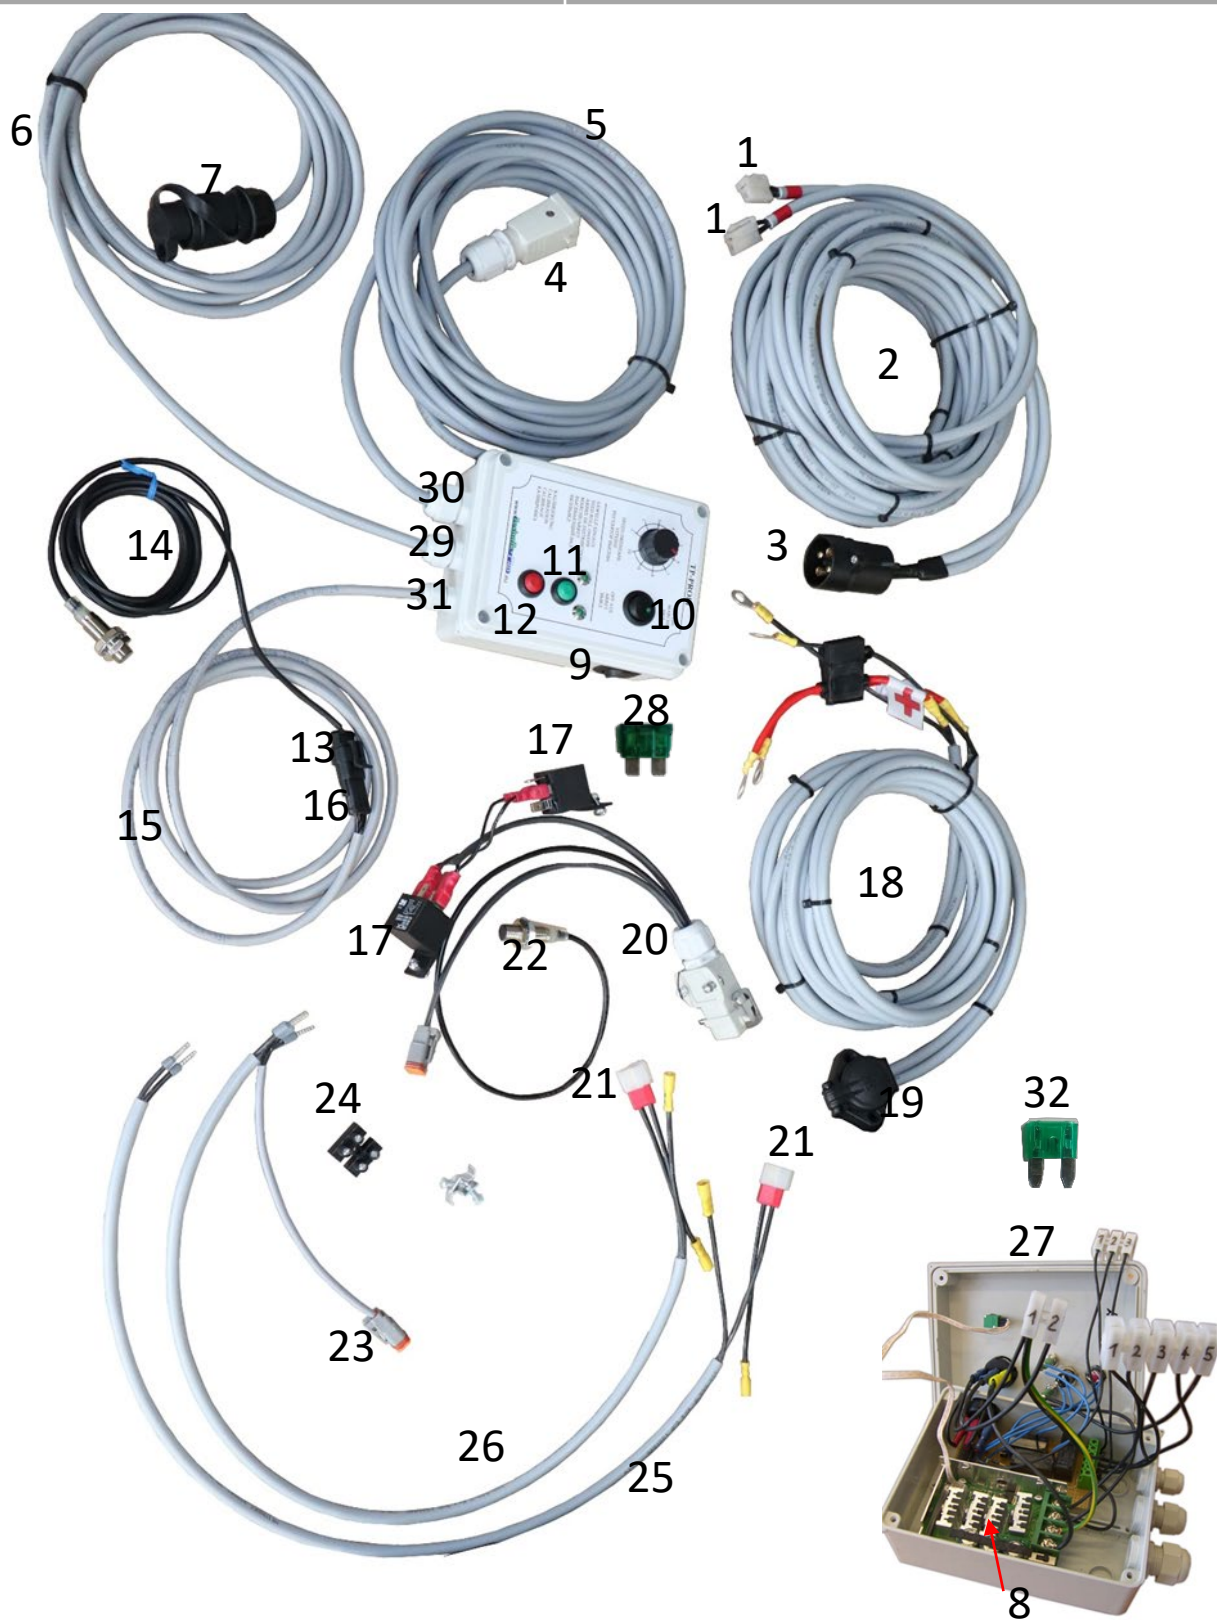

Nr	Product name	Spare part number	picture
27	cover	10519948	
28	Ring for cover	10519947	
29	hopper 300 lit cover + hopper cone	10519916	
30	Connection cable	10617657	
31	Distance bush L=63mm, ADM=14	10529992	

SPARE PART LIST

**TURBO JET SUPER 12
with PROFI-control unit**

**Electric Drive
POWER blower 6.500prm**

Nr	Product name	Spare part no	picture
1	Hopper 130-lit with cover	10519904	
2	Hopper 200-lit with cover	10519829	
3	Hopper 300-lit with cover	10519916	
4	Hopper 400-lit with cover	10519917	
5	Hopper 500-lit with cover	10519918	
6	Hopper 800-lit with cover	10519988	
7	Hopper 1.200-lit with cover	10519555	
8	Hopper 1.500-lit with cover	10519807	

SPARE PART LIST with PROFI control unit

**TURBO JET SUPER 12
PROFI-control unit**

**Electric drive
POWER Blower 6.500rpm**

Nr	Product name	Spare part	picture
1	2 x flat socket connector 2-pin white	2x 10539925 1x10519913	
2	Relay cable with 4-pin plug for 6.500rpm	10619715	
3	4-pin black connector	10519958	
4	5-pin plug (profi control-control side)	10619947	
5	Control unit PROFI cable with 5-pin plug	10617656	
6	Cable 2x2,5 mm² with 3-pin plug length 3,5m	10619761	
7	3-pin connector for battery connection	10599935	
8	circuit board for control unit	10549904	

Nr	Product name	Spare part number	picture
17	Relais TP	10599934	
18	Battery cable 4x4mm² for TJS 6.500 rpm	10617658	
19	Black 4-pin socket	10519959	
20	Socket 4+1 pole TJS (device side)	10619948	
21	Socket 2-pin white	10519912	
22	Counter wheel sensor for metal Wheel M12, 12-24VDC, NPN	10619936	
23	2-pin connector complete	10619765	
24	Cable connector luster terminal 6-10mm ²	10539990	