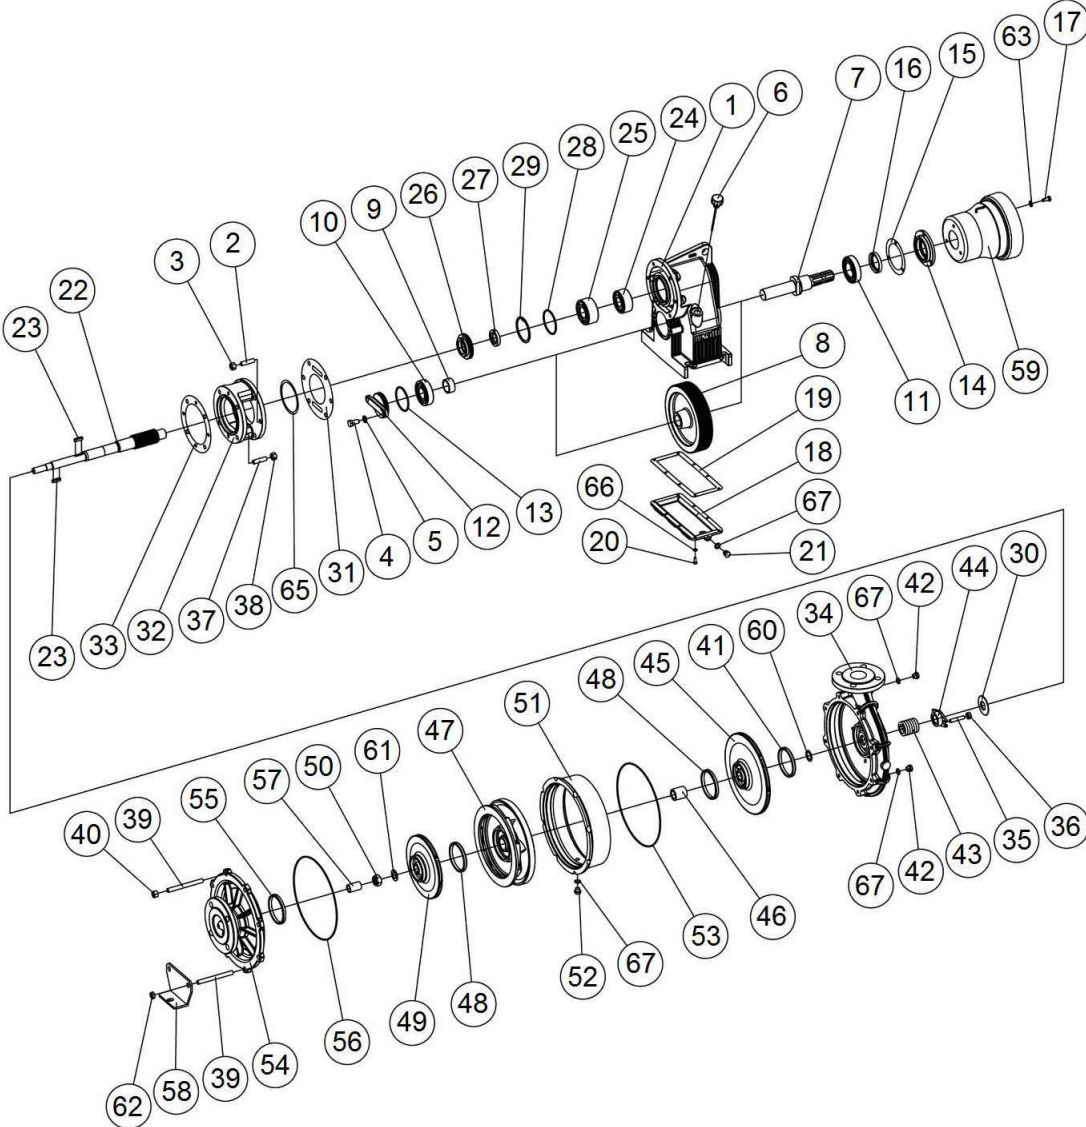

T2K65/2G-TW - R.5,5

T2K65/2G-TW - R.5,5

		Code	Description	Qty
1		204106A	Gear box	1
2		3VP016	Stud bolt	4
3		3DEA012Z	Nut	4
4		3VTE027Z	Screw	2
5		3RE012Z	Washer	2
6		204371B	Breather plug	1
7		204115H	PTO shaft	1
8		204713G	Gear	1
9		204116N	Spacer	1
10		3CU016	Ball bearing	1
11		3CU004	Ball bearing	1
12		204703A/A	Cover	1
13		3OR002	O-Ring	1
14		204379A/A	Cover	1
15		204378F	Gasket	1
16		3AT007	Seal ring	1
17		3VTE002	Screw	3
18		204111B	Cover	1
19		204723F	Gasket	1
20		3VTE001Z	Screw	8

T2K65/2G-TW - R.5,5

		Code	Description	Qty
21		204470B	Magnetic plug	1
22		206849G	Shaft with pinion	1
23		3LI011	Key	2
24		3CU018	Ball bearing	1
25		3CU020	Ball bearing	1
26		204113A/A	Cover	1
27		3AT002	Seal ring	1
28		3OR003	O-Ring	1
29		3AFI007	Seeger	1
30		3AP003	Seal ring	1
31		204168F	Gasket	1
32		206848A	Pump support	1
33		205202F	Gasket	1
34		205199A/A	Pump body	1
35		3VP006T	Stud bolt	2
36		3DEA010T	Nut	2
37		3VP016	Stud bolt	4
38		3DEA012Z	Nut	4
39		3VP022	Tie rod	8
40		3DEA012	Nut	6

T2K65/2G-TW - R.5,5

		Code	Description	Qty
41		203990A	Wear ring	1
42		3NO019	Plug	2
43		205640F	Stuffing-box ring	6
44		214892T/A	Twiner stuffing-box flange	1
45		203979A02	Impeller	1
46		203986T	Spacer	1
47		203981A/A	Diffuser	1
48		203990A	Wear ring	2
49		203980A00	Impeller	1
50		217274N	Self-locking nut	1
51		203952A	Diffuser shell	1
52		3NO019	Plug	1
53		3OR069	O-Ring	1
54		203978A/1A	Suction cover	1
55		203990A	Wear ring	1
56		218271F	Gasket	1
57		201691C	Bush	1
58		206901N	Foot	1
59		204477P	Universal joint guard	1
60		212497I	Washer	1

T2K65/2G-TW - R.5,5

		Code	Description	Qty
61		206715D	Washer	1
62		3DEB012	Nut	2
63		3RB008T	Washer	3
65		205734F	Gasket	1
66		3RB006	Washer	8
67		3RA004	Washer	4