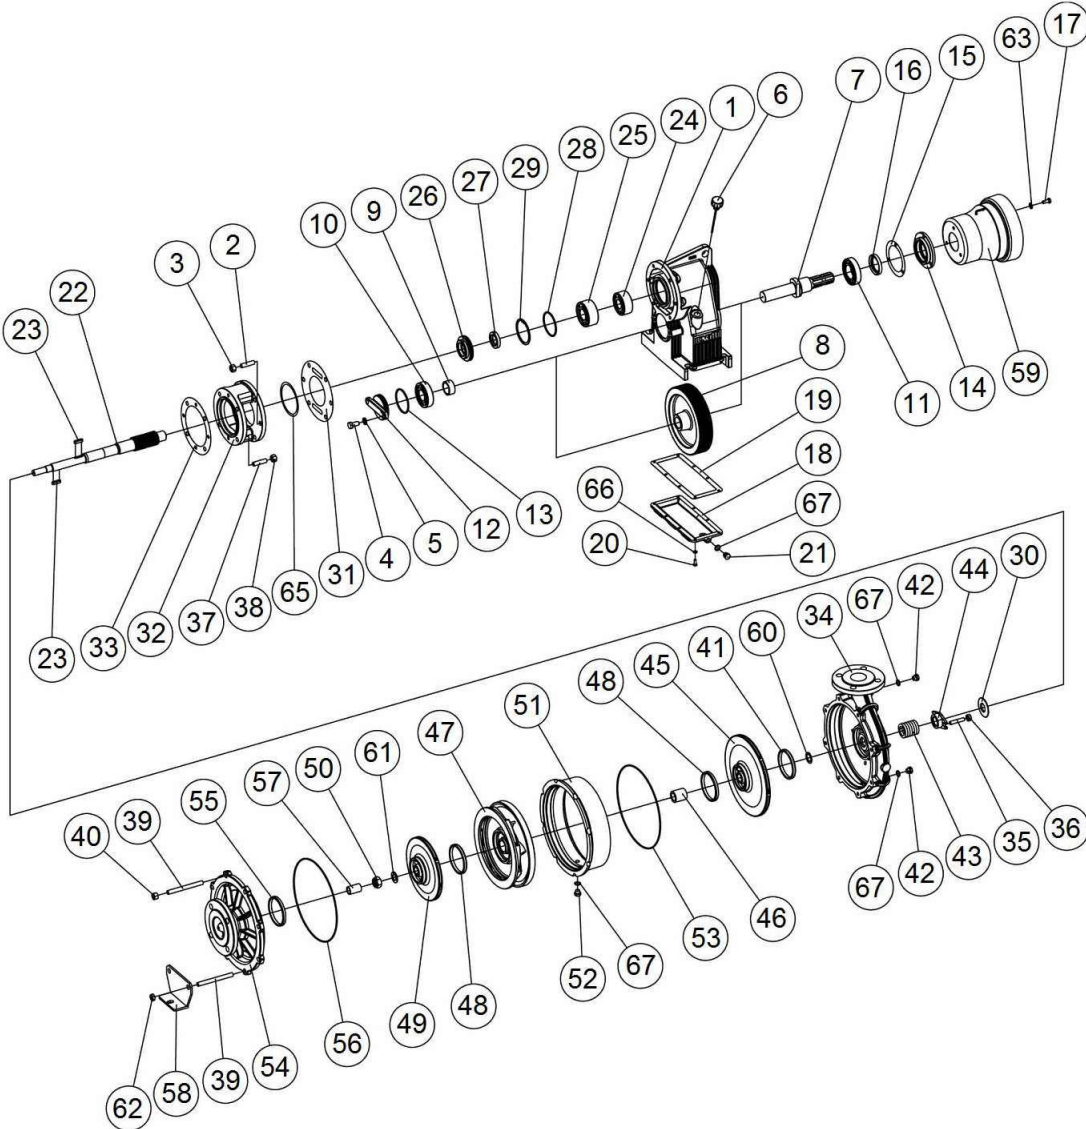

T2K65/2E-TW - R.5,5

T2K65/2E-TW - R.5,5

		Code	Description	Qty
1		204106A	Gear box	1
2		3VP016	Stud bolt	4
3		3DEA012Z	Nut	4
4		3VTE027Z	Screw	2
5		3RE012Z	Washer	2
6		204371B	Breather plug	1
7		204115H	PTO shaft	1
8		204713G	Gear	1
9		204116N	Spacer	1
10		3CU016	Ball bearing	1
11		3CU004	Ball bearing	1
12		204703A/A	Cover	1
13		3OR002	O-Ring	1
14		204379A/A	Cover	1
15		204378F	Gasket	1
16		3AT007	Seal ring	1
17		3VTE002	Screw	3
18		204111B	Cover	1
19		204723F	Gasket	1
20		3VTE001Z	Screw	8

T2K65/2E-TW - R.5,5

		Code	Description	Qty
21		204470B	Magnetic plug	1
22		206849G	Shaft with pinion	1
23		3LI011	Key	2
24		3CU018	Ball bearing	1
25		3CU020	Ball bearing	1
26		204113A/A	Cover	1
27		3AT002	Seal ring	1
28		3OR003	O-Ring	1
29		3AFI007	Seeger	1
30		3AP003	Seal ring	1
31		204168F	Gasket	1
32		206848A	Pump support	1
33		205202F	Gasket	1
34		205199A/A	Pump body	1
35		3VP006T	Stud bolt	2
36		3DEA010T	Nut	2
37		3VP016	Stud bolt	4
38		3DEA012Z	Nut	4
39		3VP022	Tie rod	8
40		3DEA012	Nut	6

T2K65/2E-TW - R.5,5

		Code	Description	Qty
41		203990A	Wear ring	1
42		3NO019	Plug	2
43		205640F	Stuffing-box ring	6
44		214892T/A	Twiner stuffing-box flange	1
45		203979A00	Impeller	1
46		203986T	Spacer	1
47		203981A/A	Diffuser	1
48		203990A	Wear ring	2
49		203980A00	Impeller	1
50		217274N	Self-locking nut	1
51		203952A	Diffuser shell	1
52		3NO019	Plug	1
53		3OR069	O-Ring	1
54		203978A/1A	Suction cover	1
55		203990A	Wear ring	1
56		218271F	Gasket	1
57		201691C	Bush	1
58		206901N	Foot	1
59		204477P	Universal joint guard	1
60		212497I	Washer	1

T2K65/2E-TW - R.5,5

		Code	Description	Qty
61		206715D	Washer	1
62		3DEB012	Nut	2
63		3RB008T	Washer	3
65		205734F	Gasket	1
66		3RB006	Washer	8
67		3RA004	Washer	4